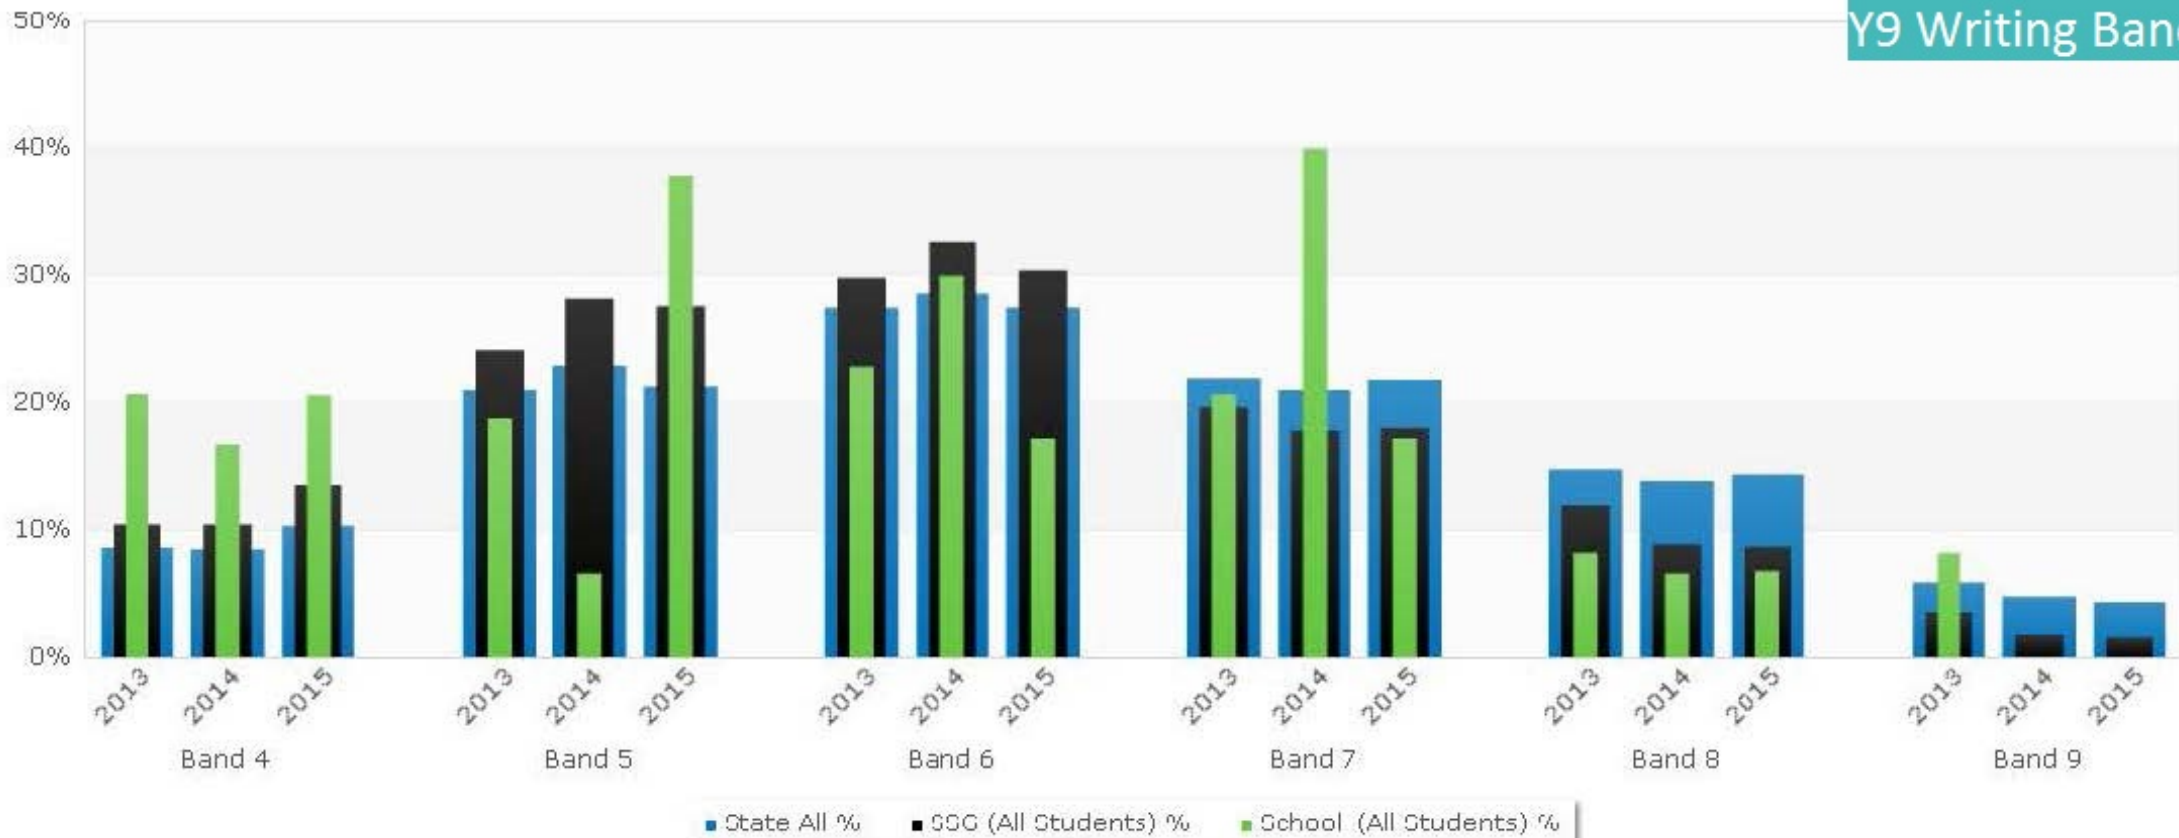

Percentage in Bands for NAPLAN 2015 Year 7 All Students in Writing

	Band 4			Band 5			Band 6			Band 7			Band 8			Band 9		
	2013	2014	2015	2013	2014	2015	2013	2014	2015	2013	2014	2015	2013	2014	2015	2013	2014	2015
<b>State All %</b>	8.7	8.6	10.4	21.1	23.0	21.4	27.5	28.6	27.5	22.0	21.1	21.9	14.8	13.9	14.4	6.0	4.9	4.5
<b>SSG (All Students) %</b>	10.5	10.5	13.6	24.2	28.2	27.6	29.8	32.6	30.4	19.8	17.8	18.0	12.0	9.0	8.8	3.7	1.8	1.6
<b>School (All Students) %</b>	20.8	16.7	20.7	18.8	6.7	37.9	22.9	30.0	17.2	20.8	40.0	17.2	8.3	6.7	6.9	8.3	0.0	0.0