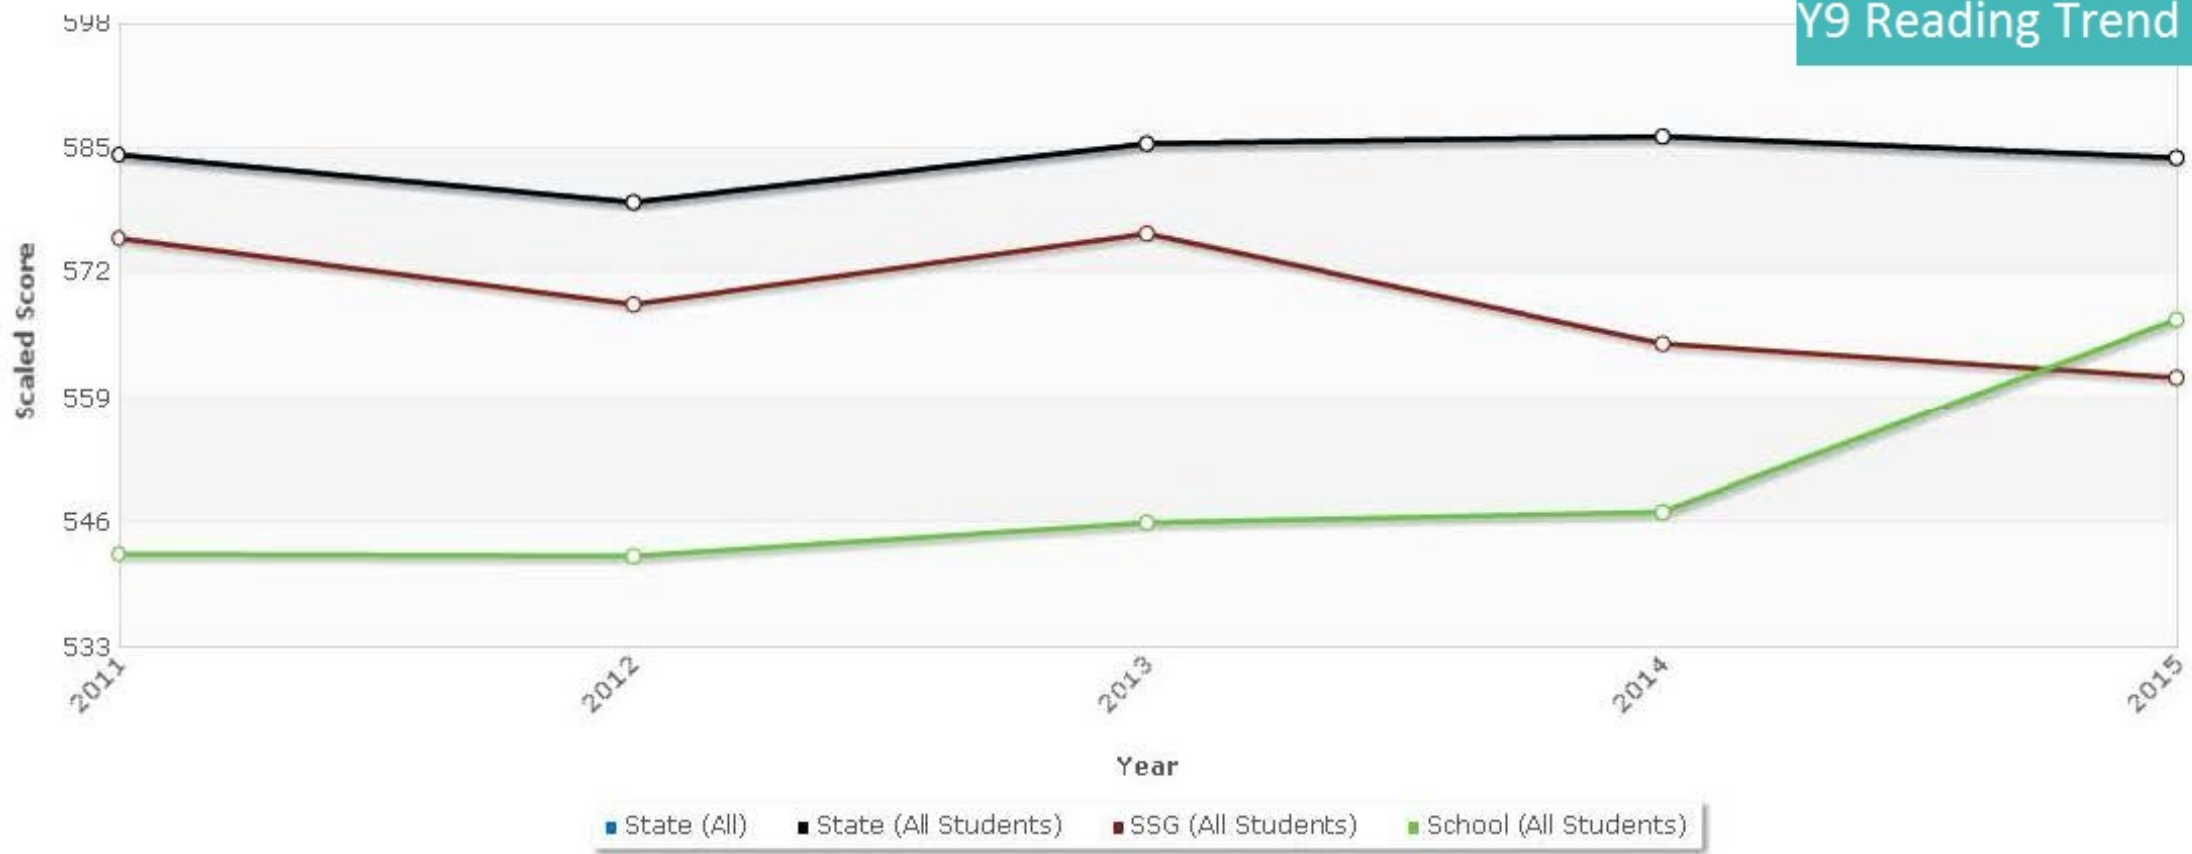

SMART:
Y9 Reading Trend

Trend for NAPLAN 2015 Year 9 All Students in Reading

	2011	2012	2013	2014	2015
State (All)	584.4	579.5	585.6	586.3	584.1
State (All Students)	584.4	579.5	585.6	586.3	584.1
SSG (All Students)	575.6	568.8	576.1	564.7	561.2
School (All Students)	542.8	542.6	546.0	547.1	567.2