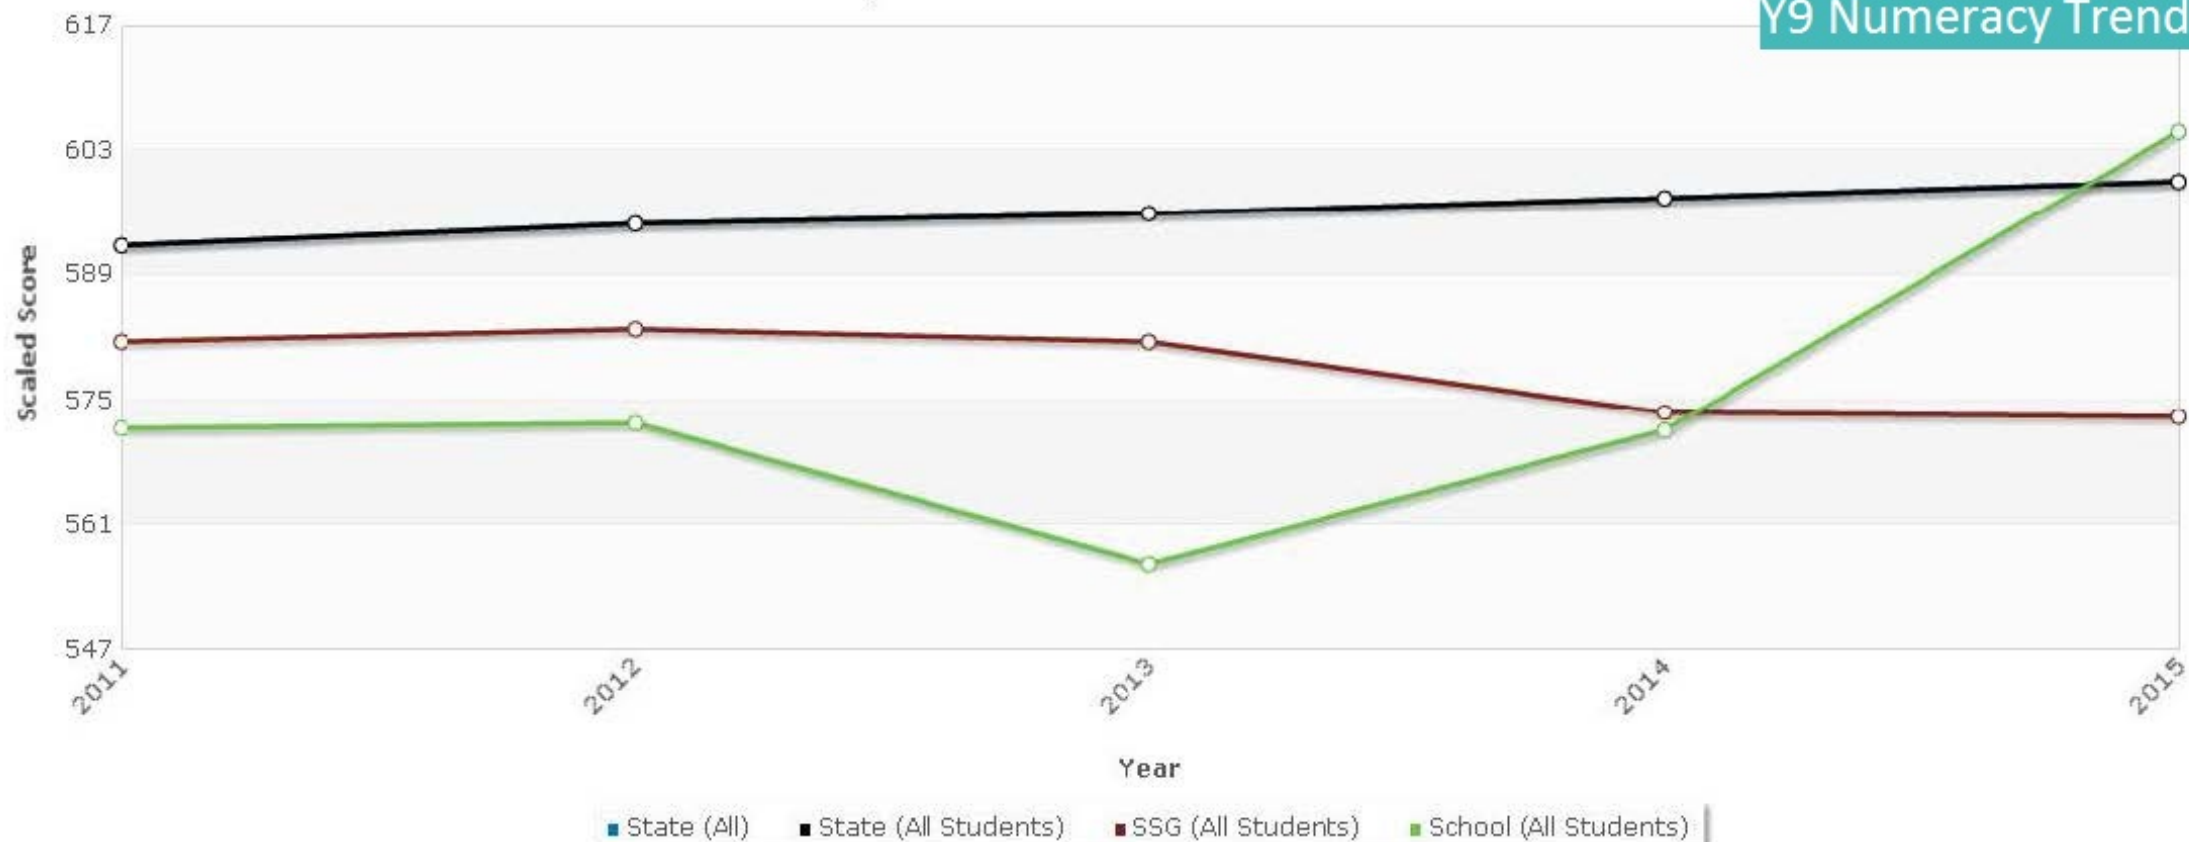

SMART: Y9 Numeracy Trend

Trend for NAPLAN 2015 Year 9 All Students in Numeracy

	2011	2012	2013	2014	2015
State (All)	592.3	594.8	596.0	597.7	599.6
State (All Students)	592.3	594.8	596.0	597.7	599.6
SSG (All Students)	581.6	583.0	581.6	573.6	573.1
School (All Students)	571.8	572.4	556.6	571.6	605.2