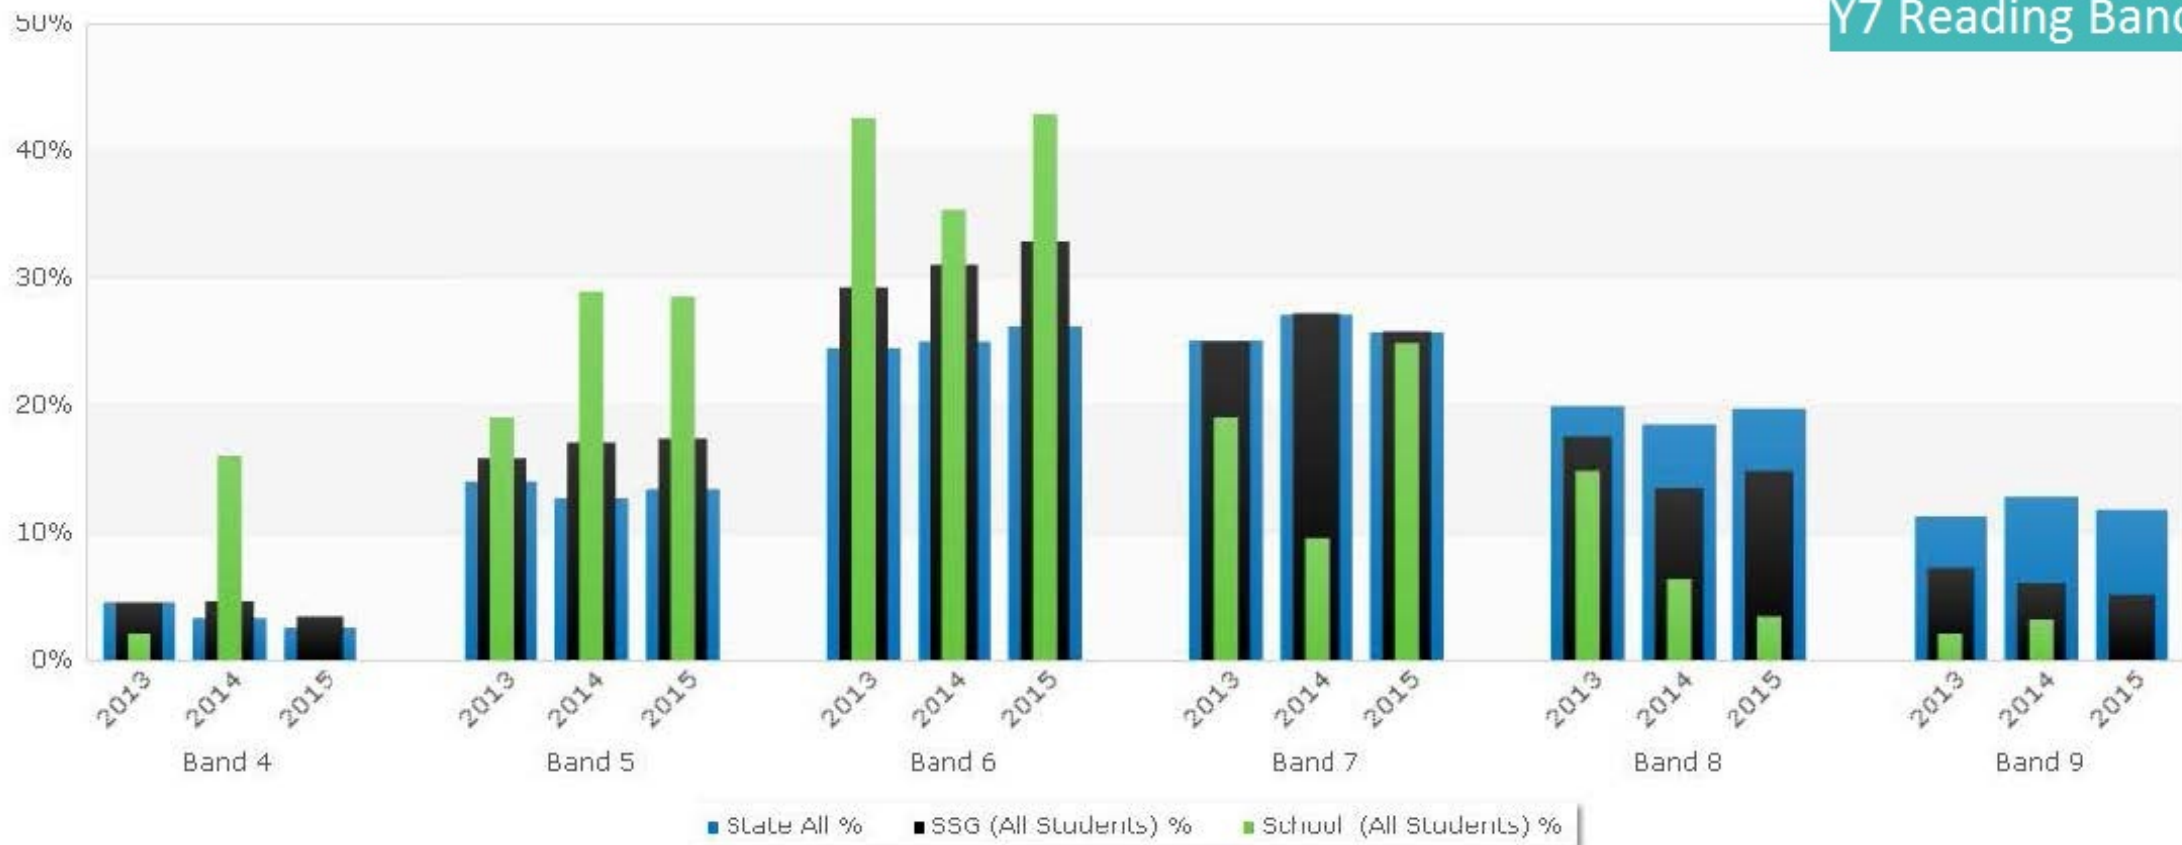

Percentage in Bands for NAPLAN 2015 Year 7 All Students in Reading

	Band 4			Band 5			Band 6			Band 7			Band 8			Band 9		
	2013	2014	2015	2013	2014	2015	2013	2014	2015	2013	2014	2015	2013	2014	2015	2013	2014	2015
State All %	4.7	3.5	2.6	14.1	12.8	13.5	24.6	25.1	26.3	25.2	27.2	25.8	20.1	18.5	19.9	11.4	12.9	11.9
SSG (All Students) %	4.7	4.8	3.6	15.9	17.1	17.4	29.3	31.1	32.9	25.1	27.3	25.9	17.6	13.6	14.9	7.4	6.2	5.3
School (All Students) %	2.1	16.1	0.0	19.1	29.0	28.6	42.6	35.5	42.9	19.1	9.7	25.0	14.9	6.5	3.6	2.1	3.2	0.0