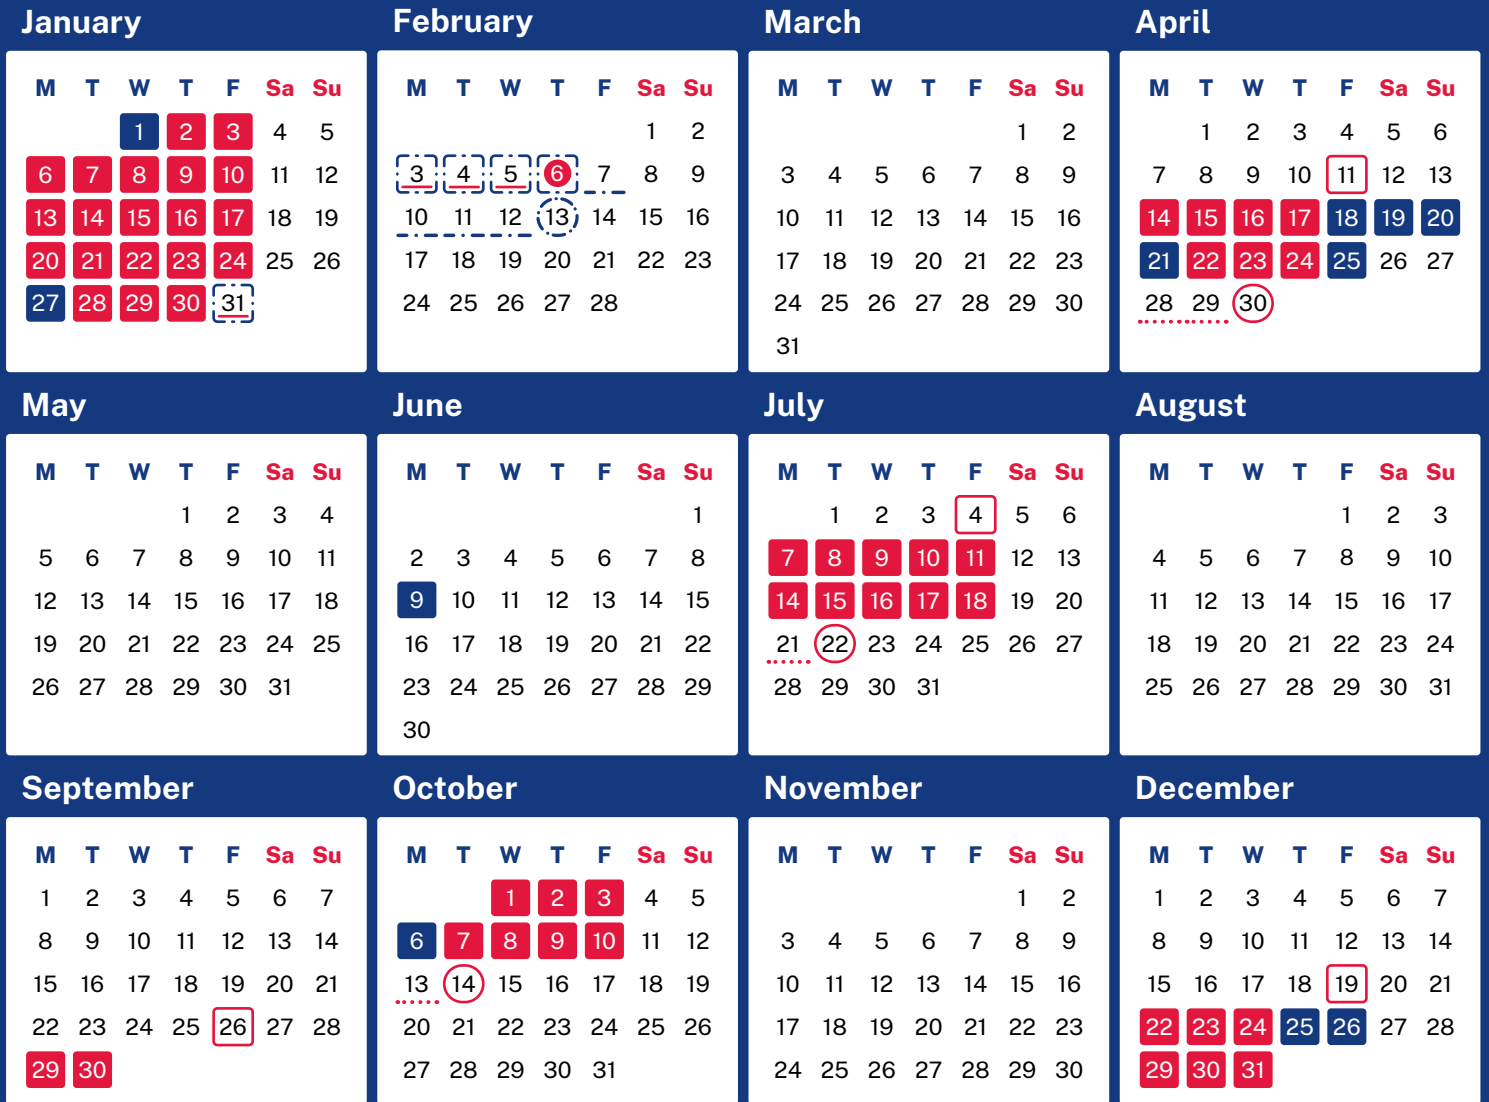

# Calendar 2025

## Key dates

\* Check with your school as starting and finishing dates may change.

### Term 2, 3 and 4

- □ First to last days for all students
  - Term 2: 30 April to 4 July
  - Term 3: 22 July to 26 September
  - Term 4: 14 October to 19 December

### School holidays

- All Schools Summer 2024 -25: 22 December 2024 to 30 January 2025

Autumn: 14 April to 26 April

Winter: 7 July to 19 July

Spring: 29 September to 11 October

Summer 2025 -26: 22 December 2025 to 26 January 2026