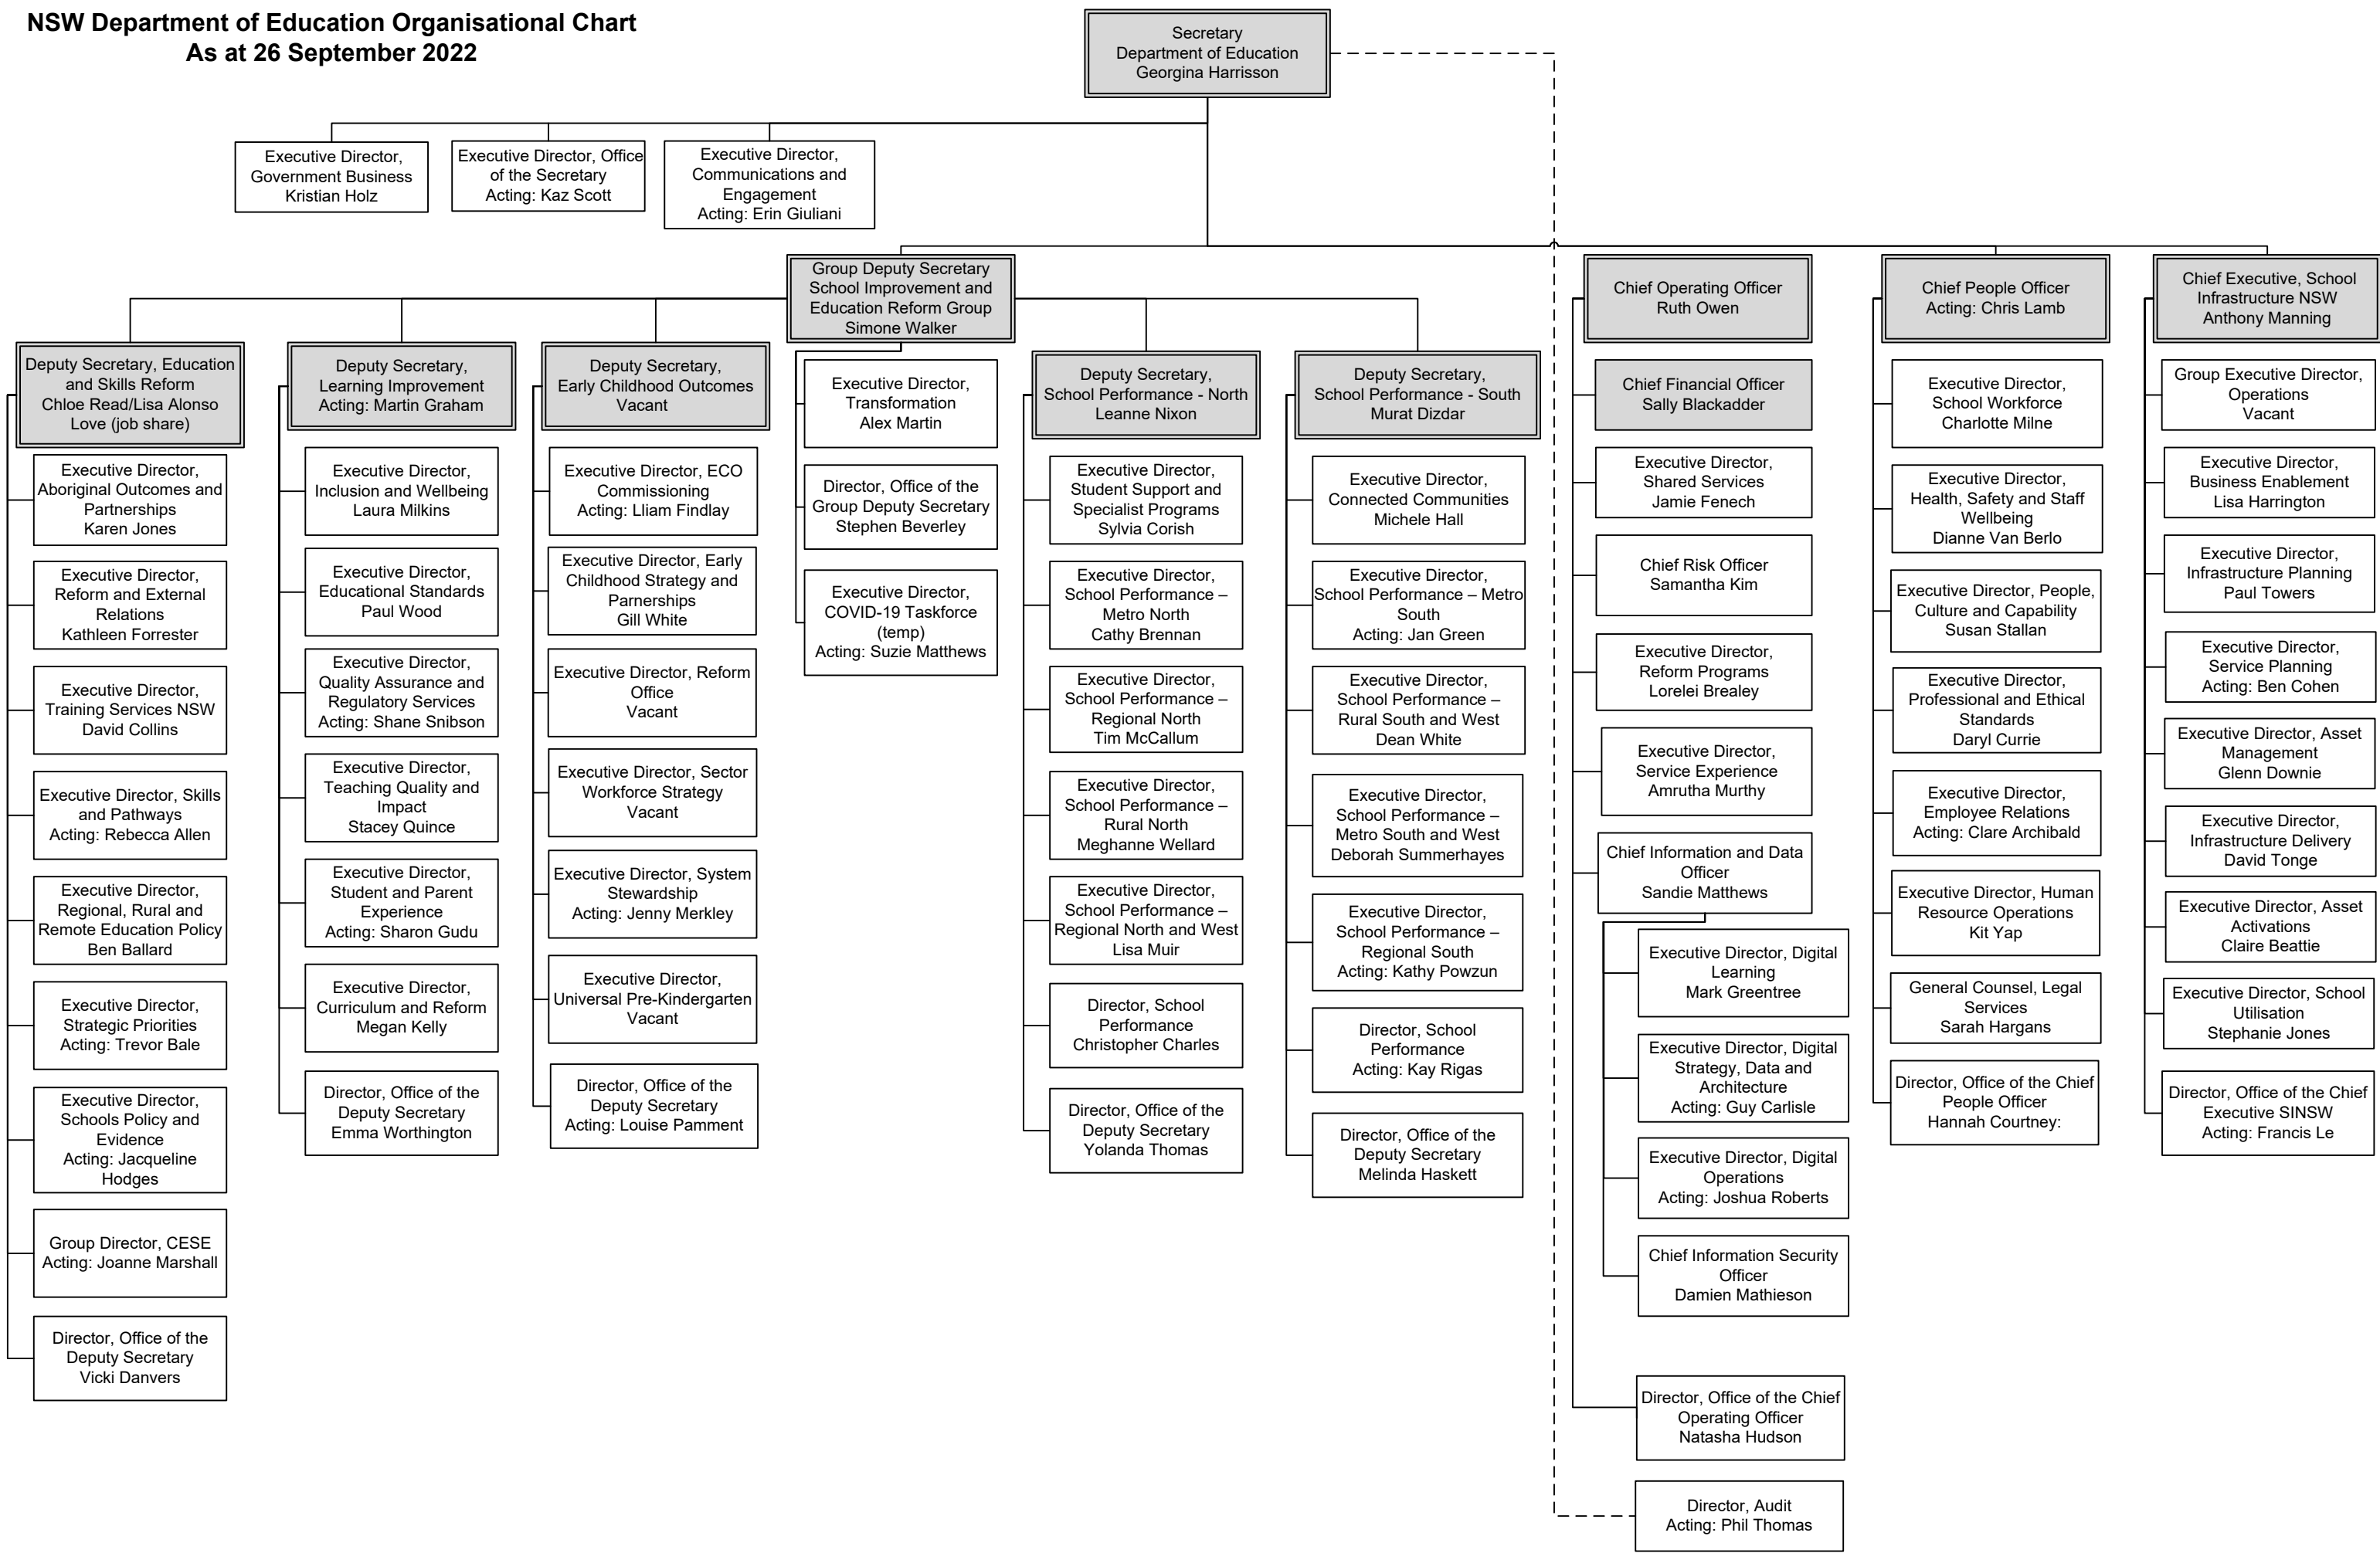

NSW Department of Education Organisational Chart
As at 26 September 2022

 Members of the Department's Executive