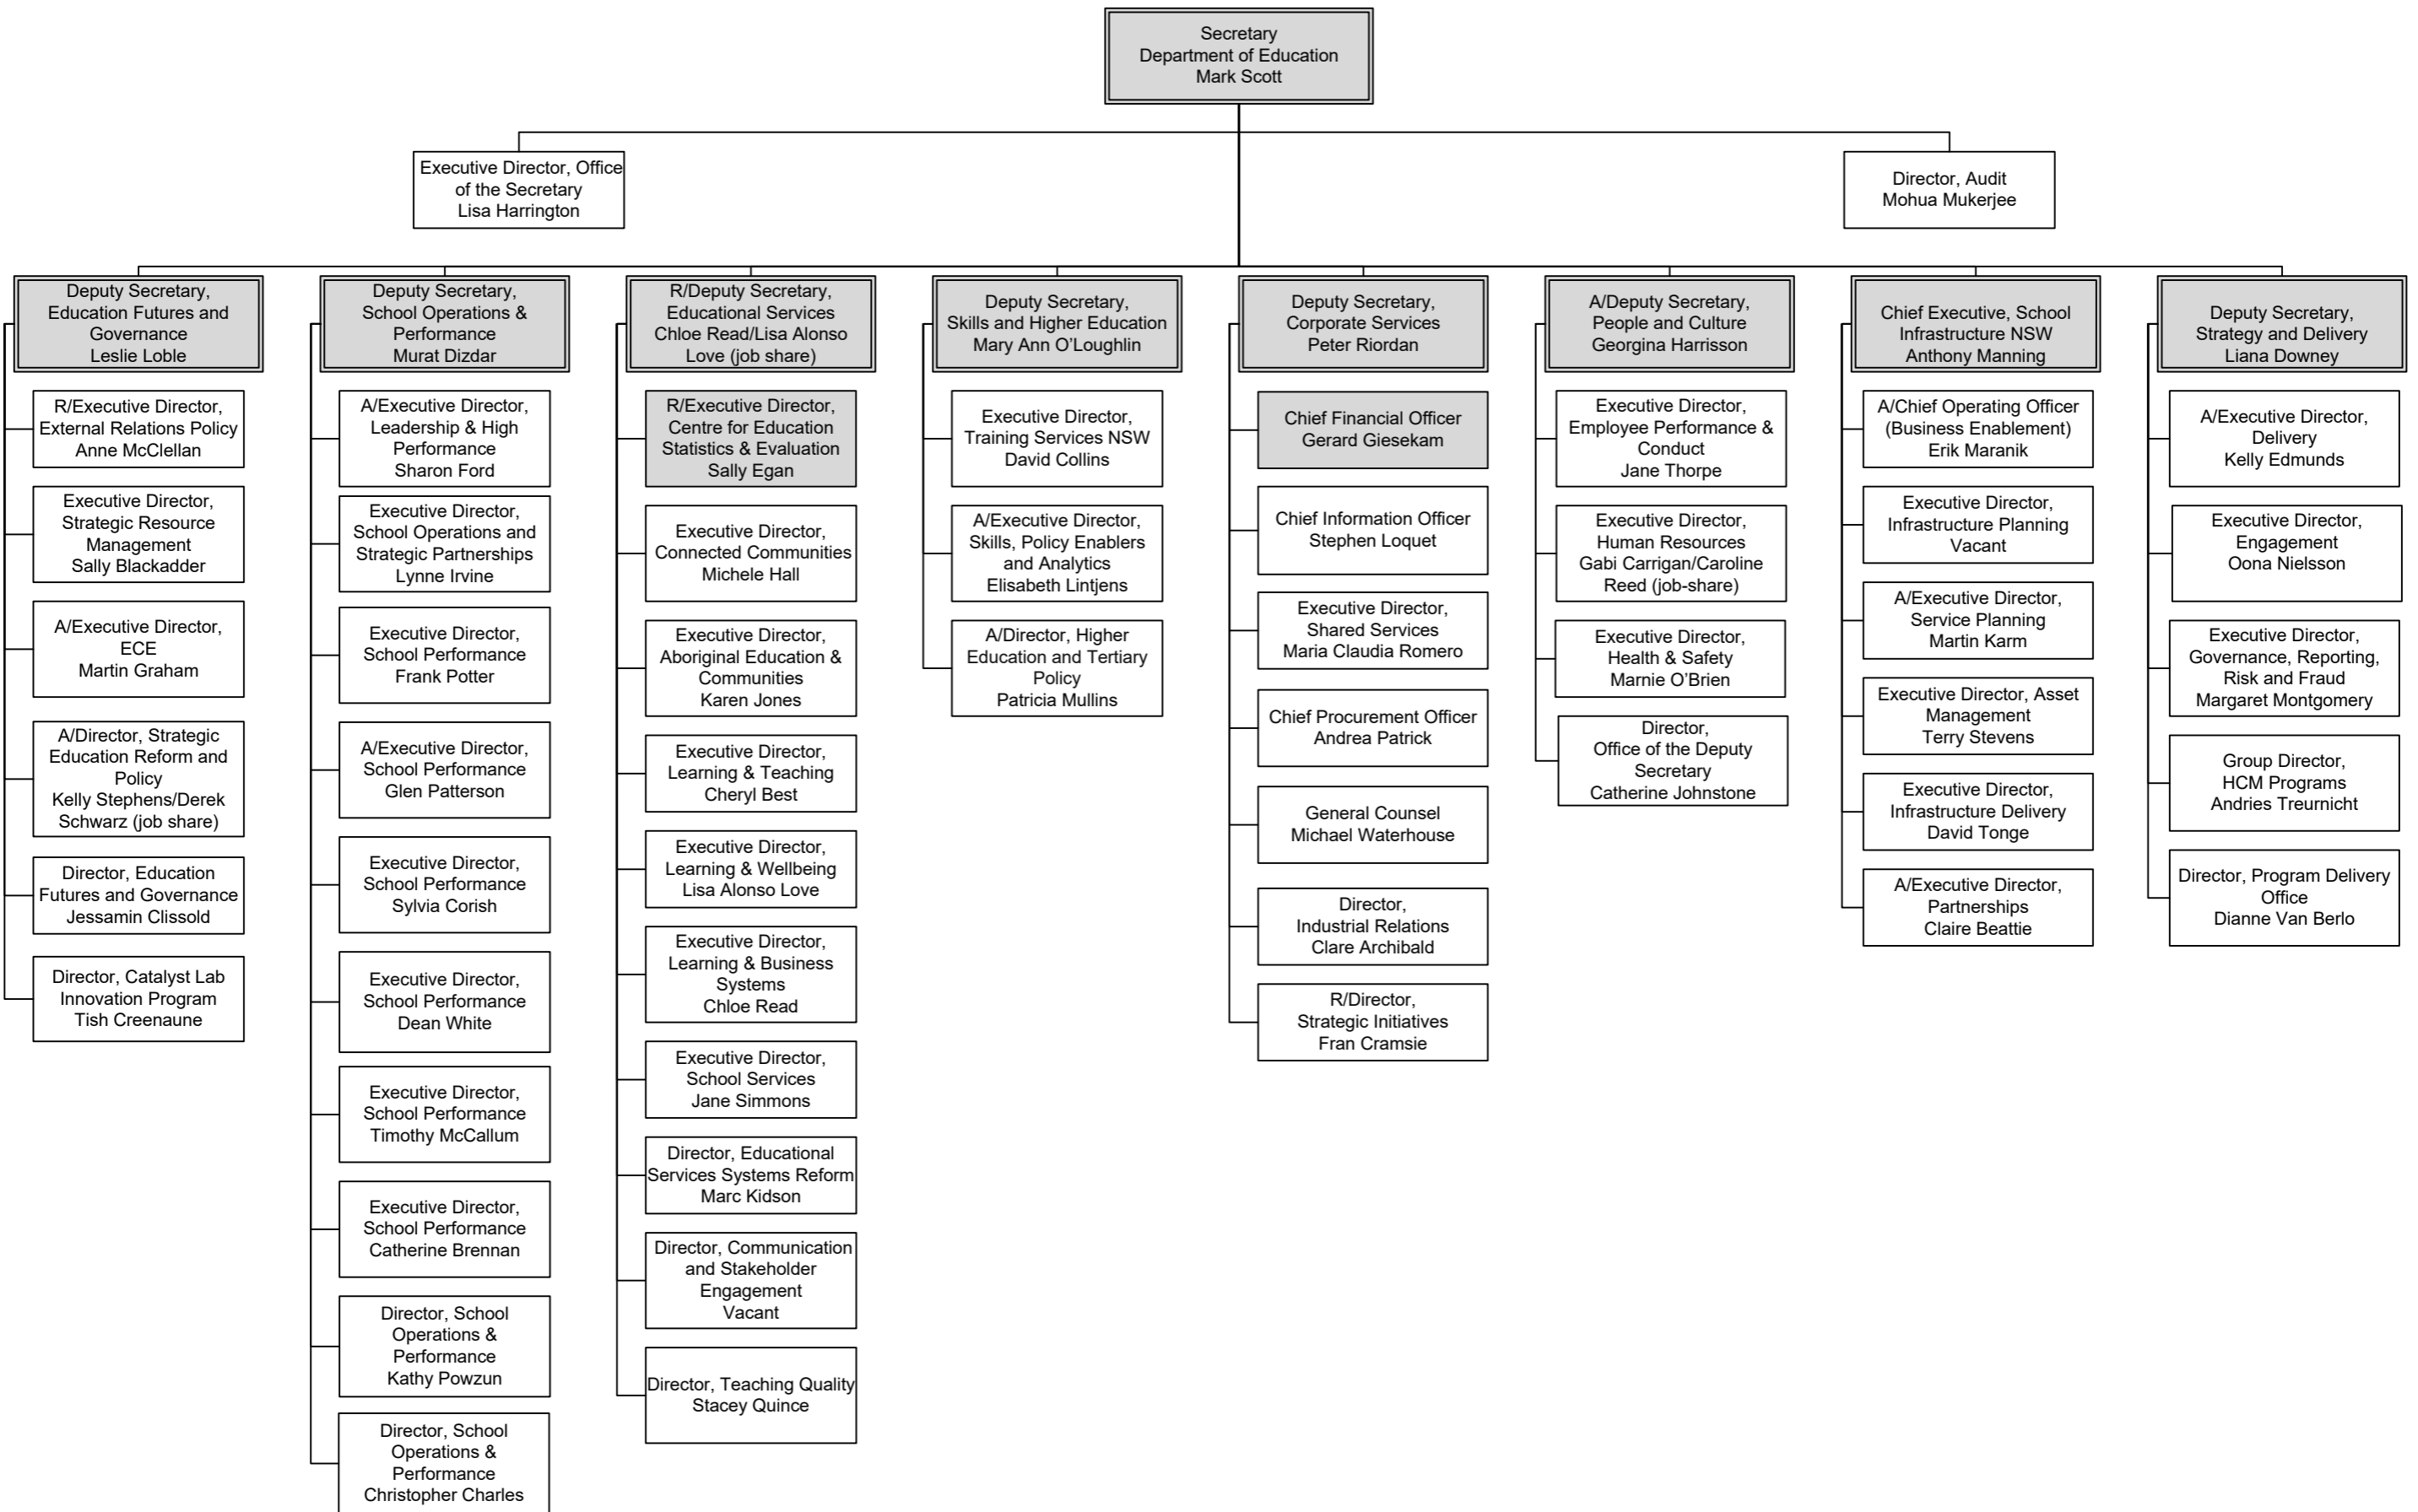

NSW Department of Education Organisational Chart As at 5 March 2020

Members of the Department's Executive