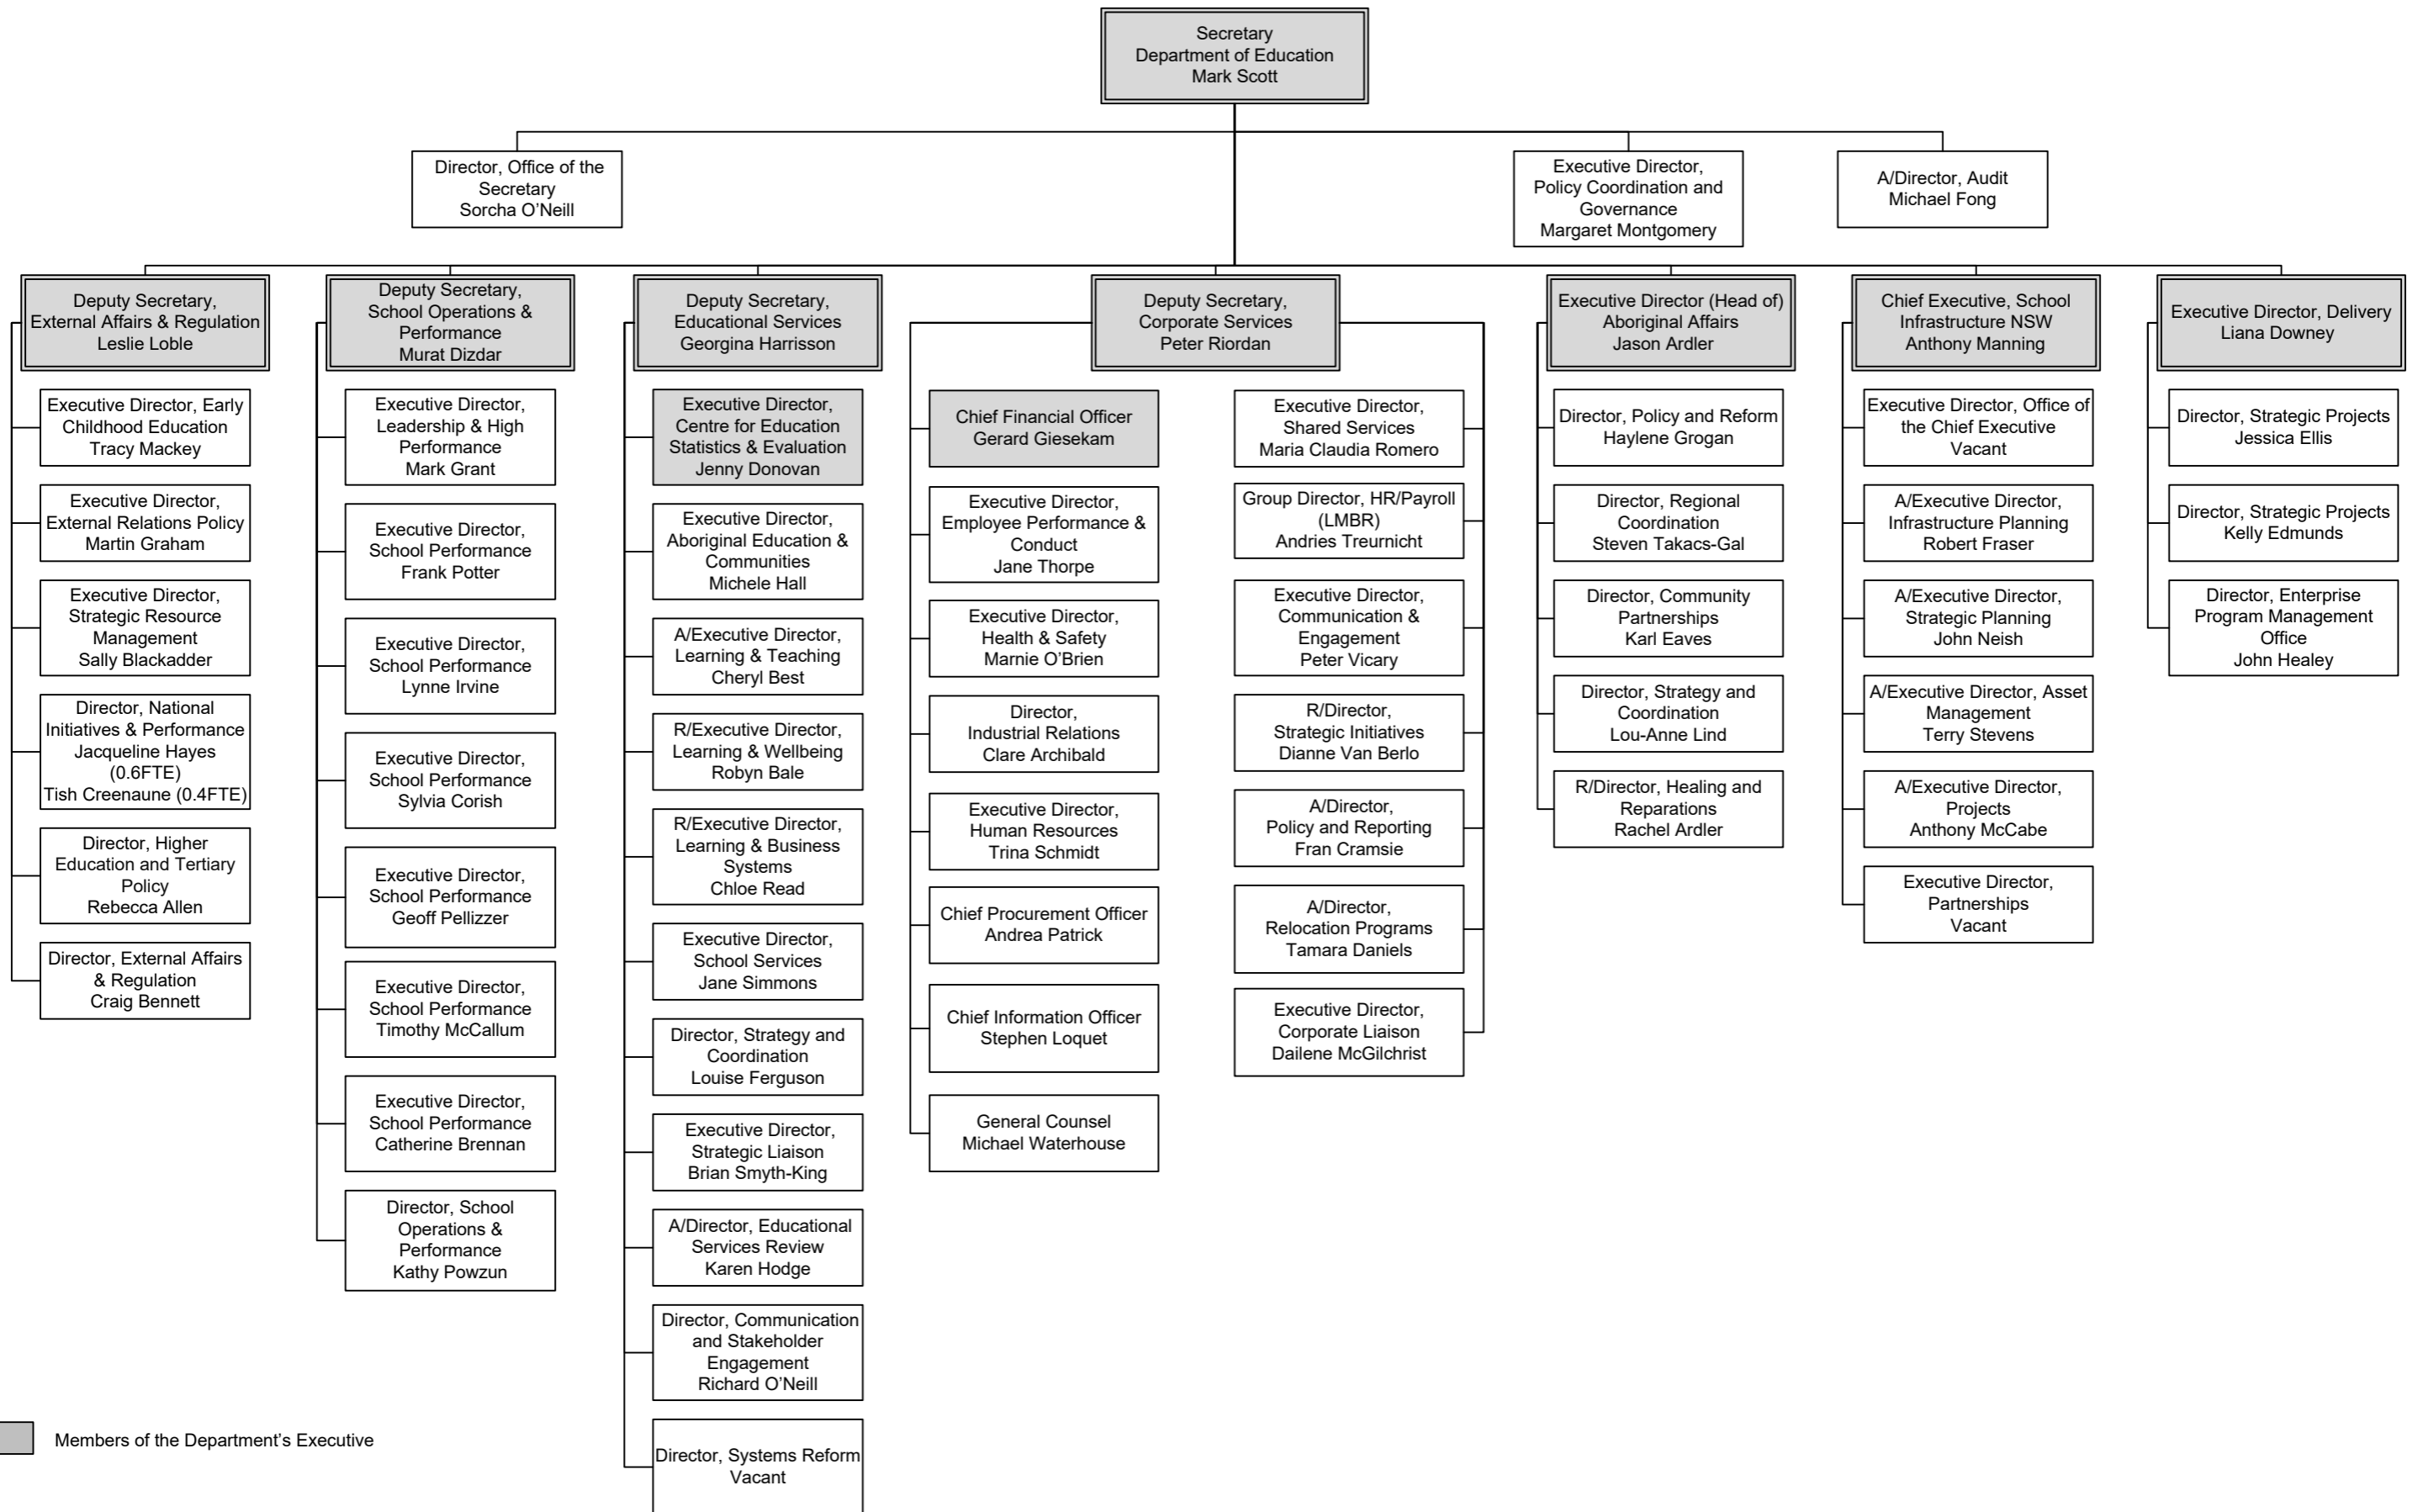

# NSW Department of Education Organisational Chart

## As at 28 May 2018

Members of the Department's Executive