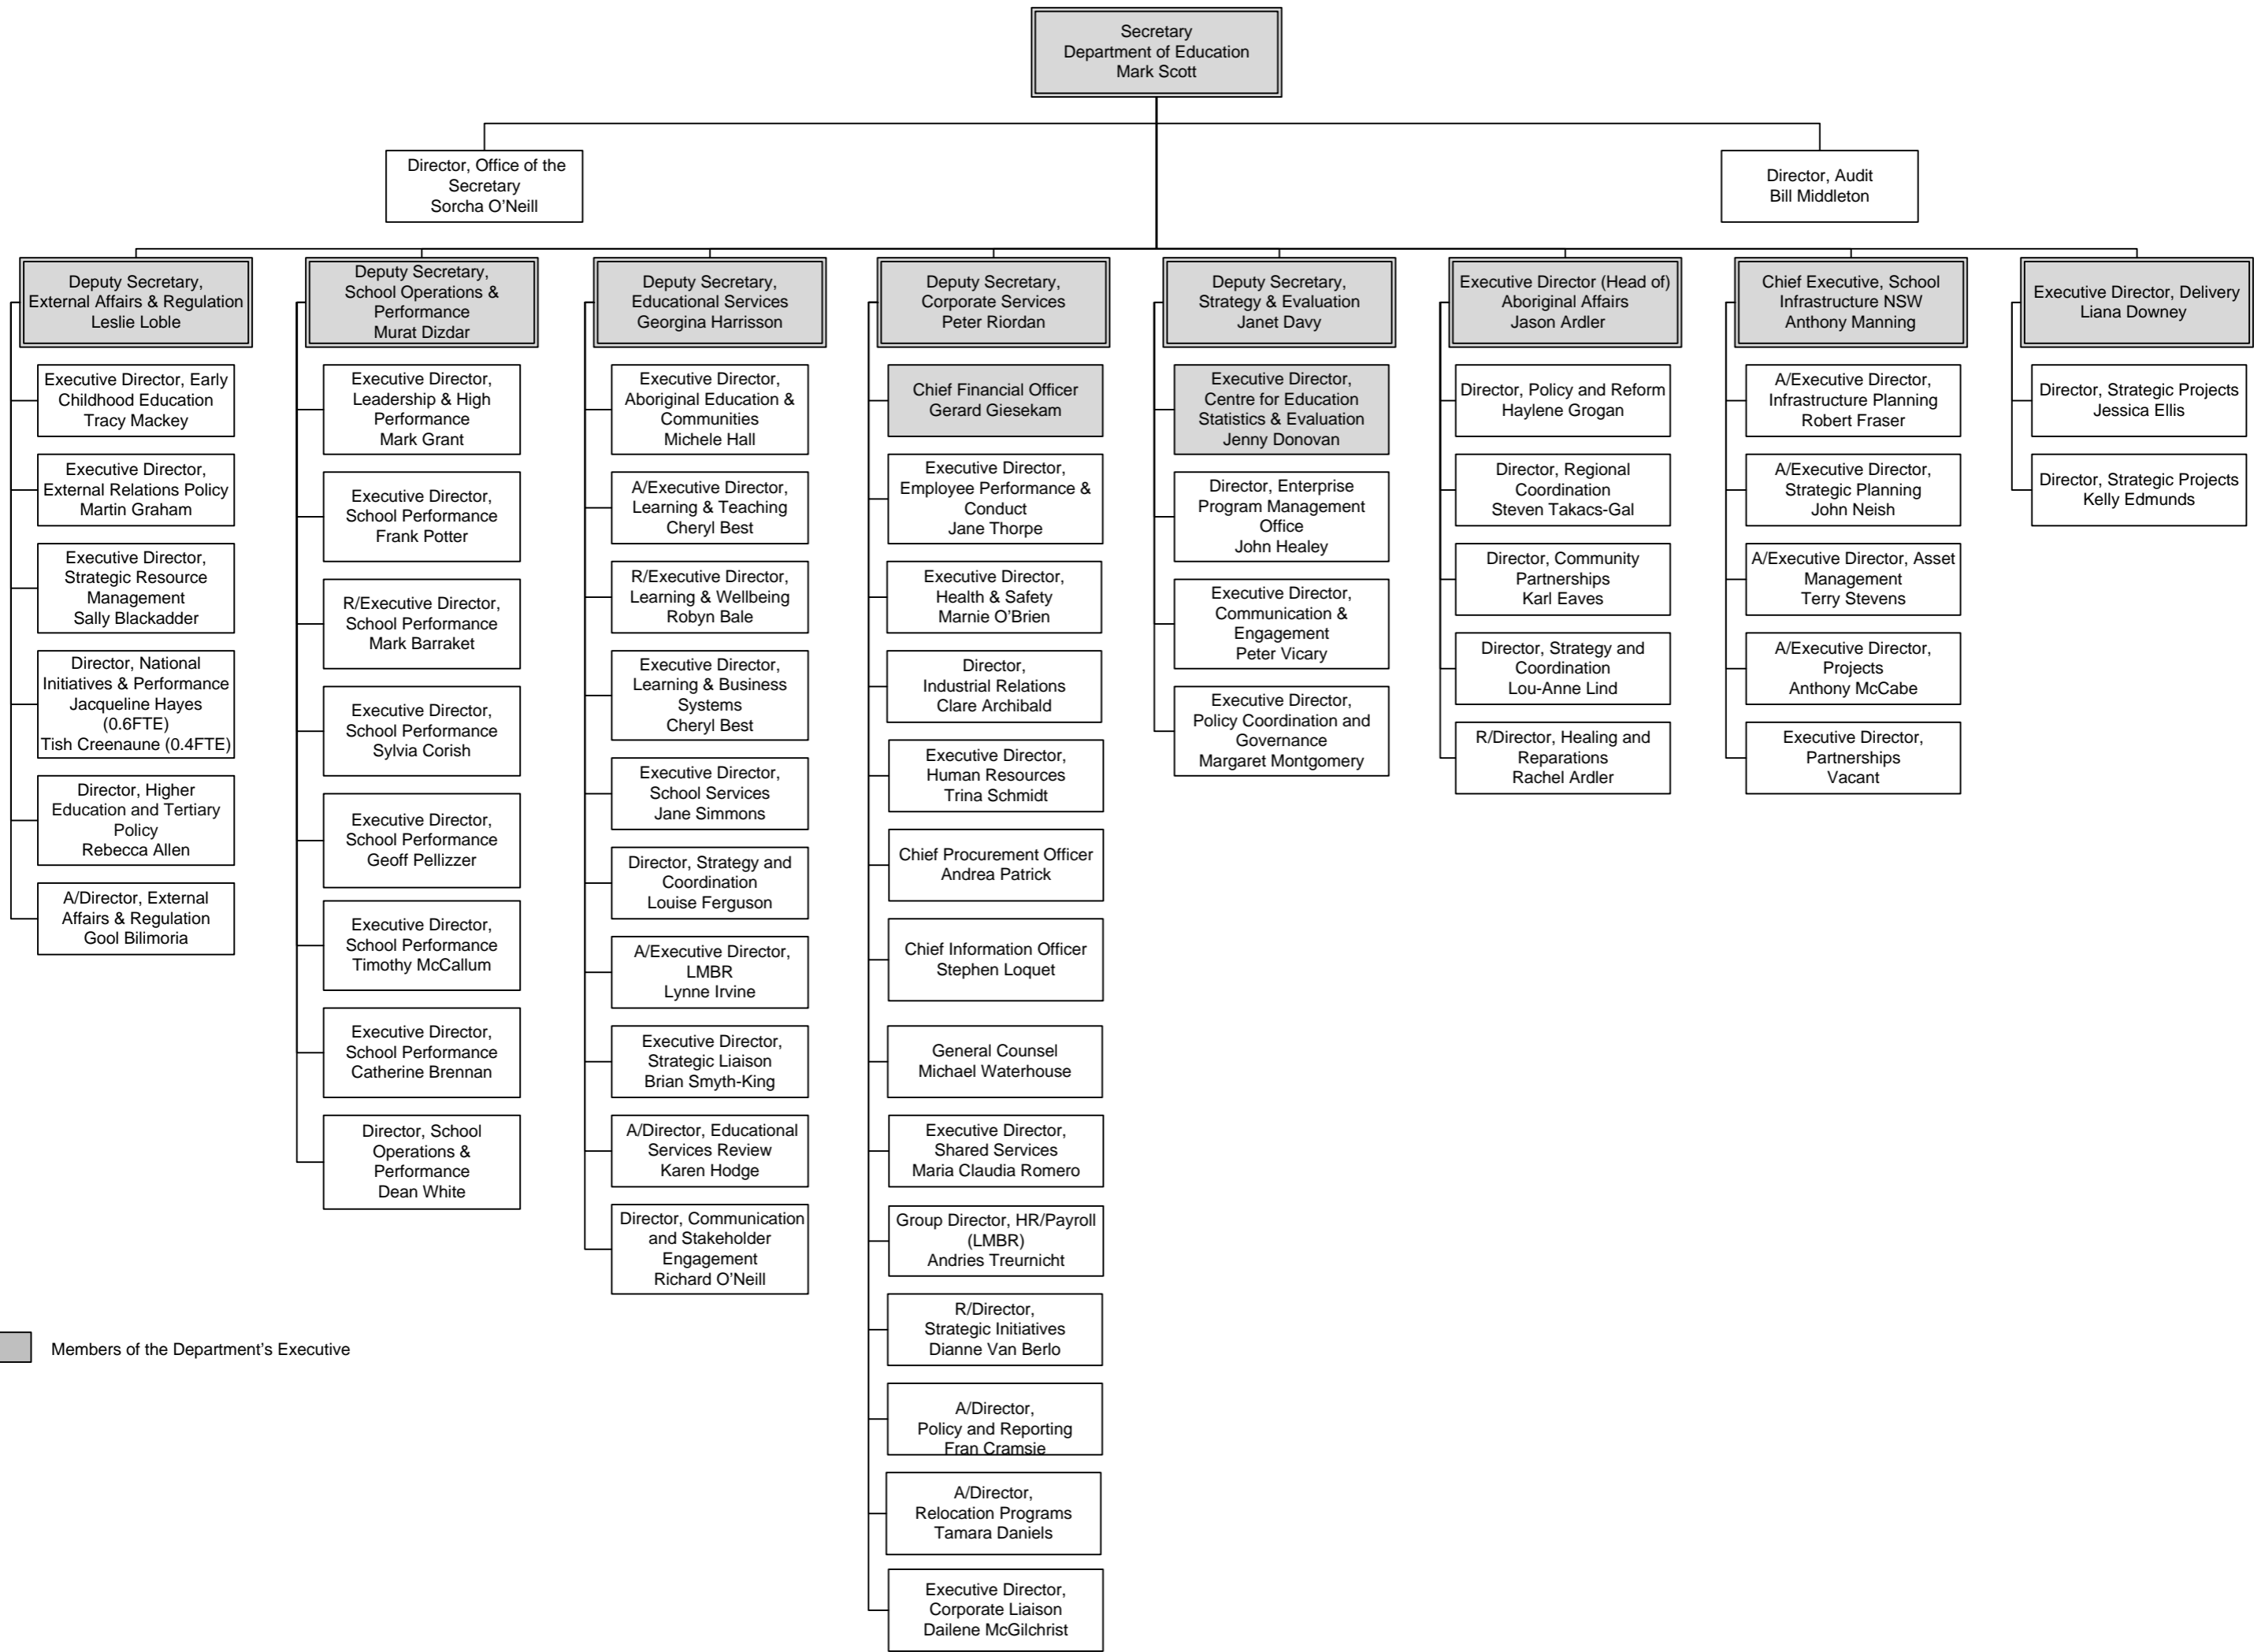

NSW Department of Education Organisational Chart

As at 8 March 2018

Members of the Department's Executive