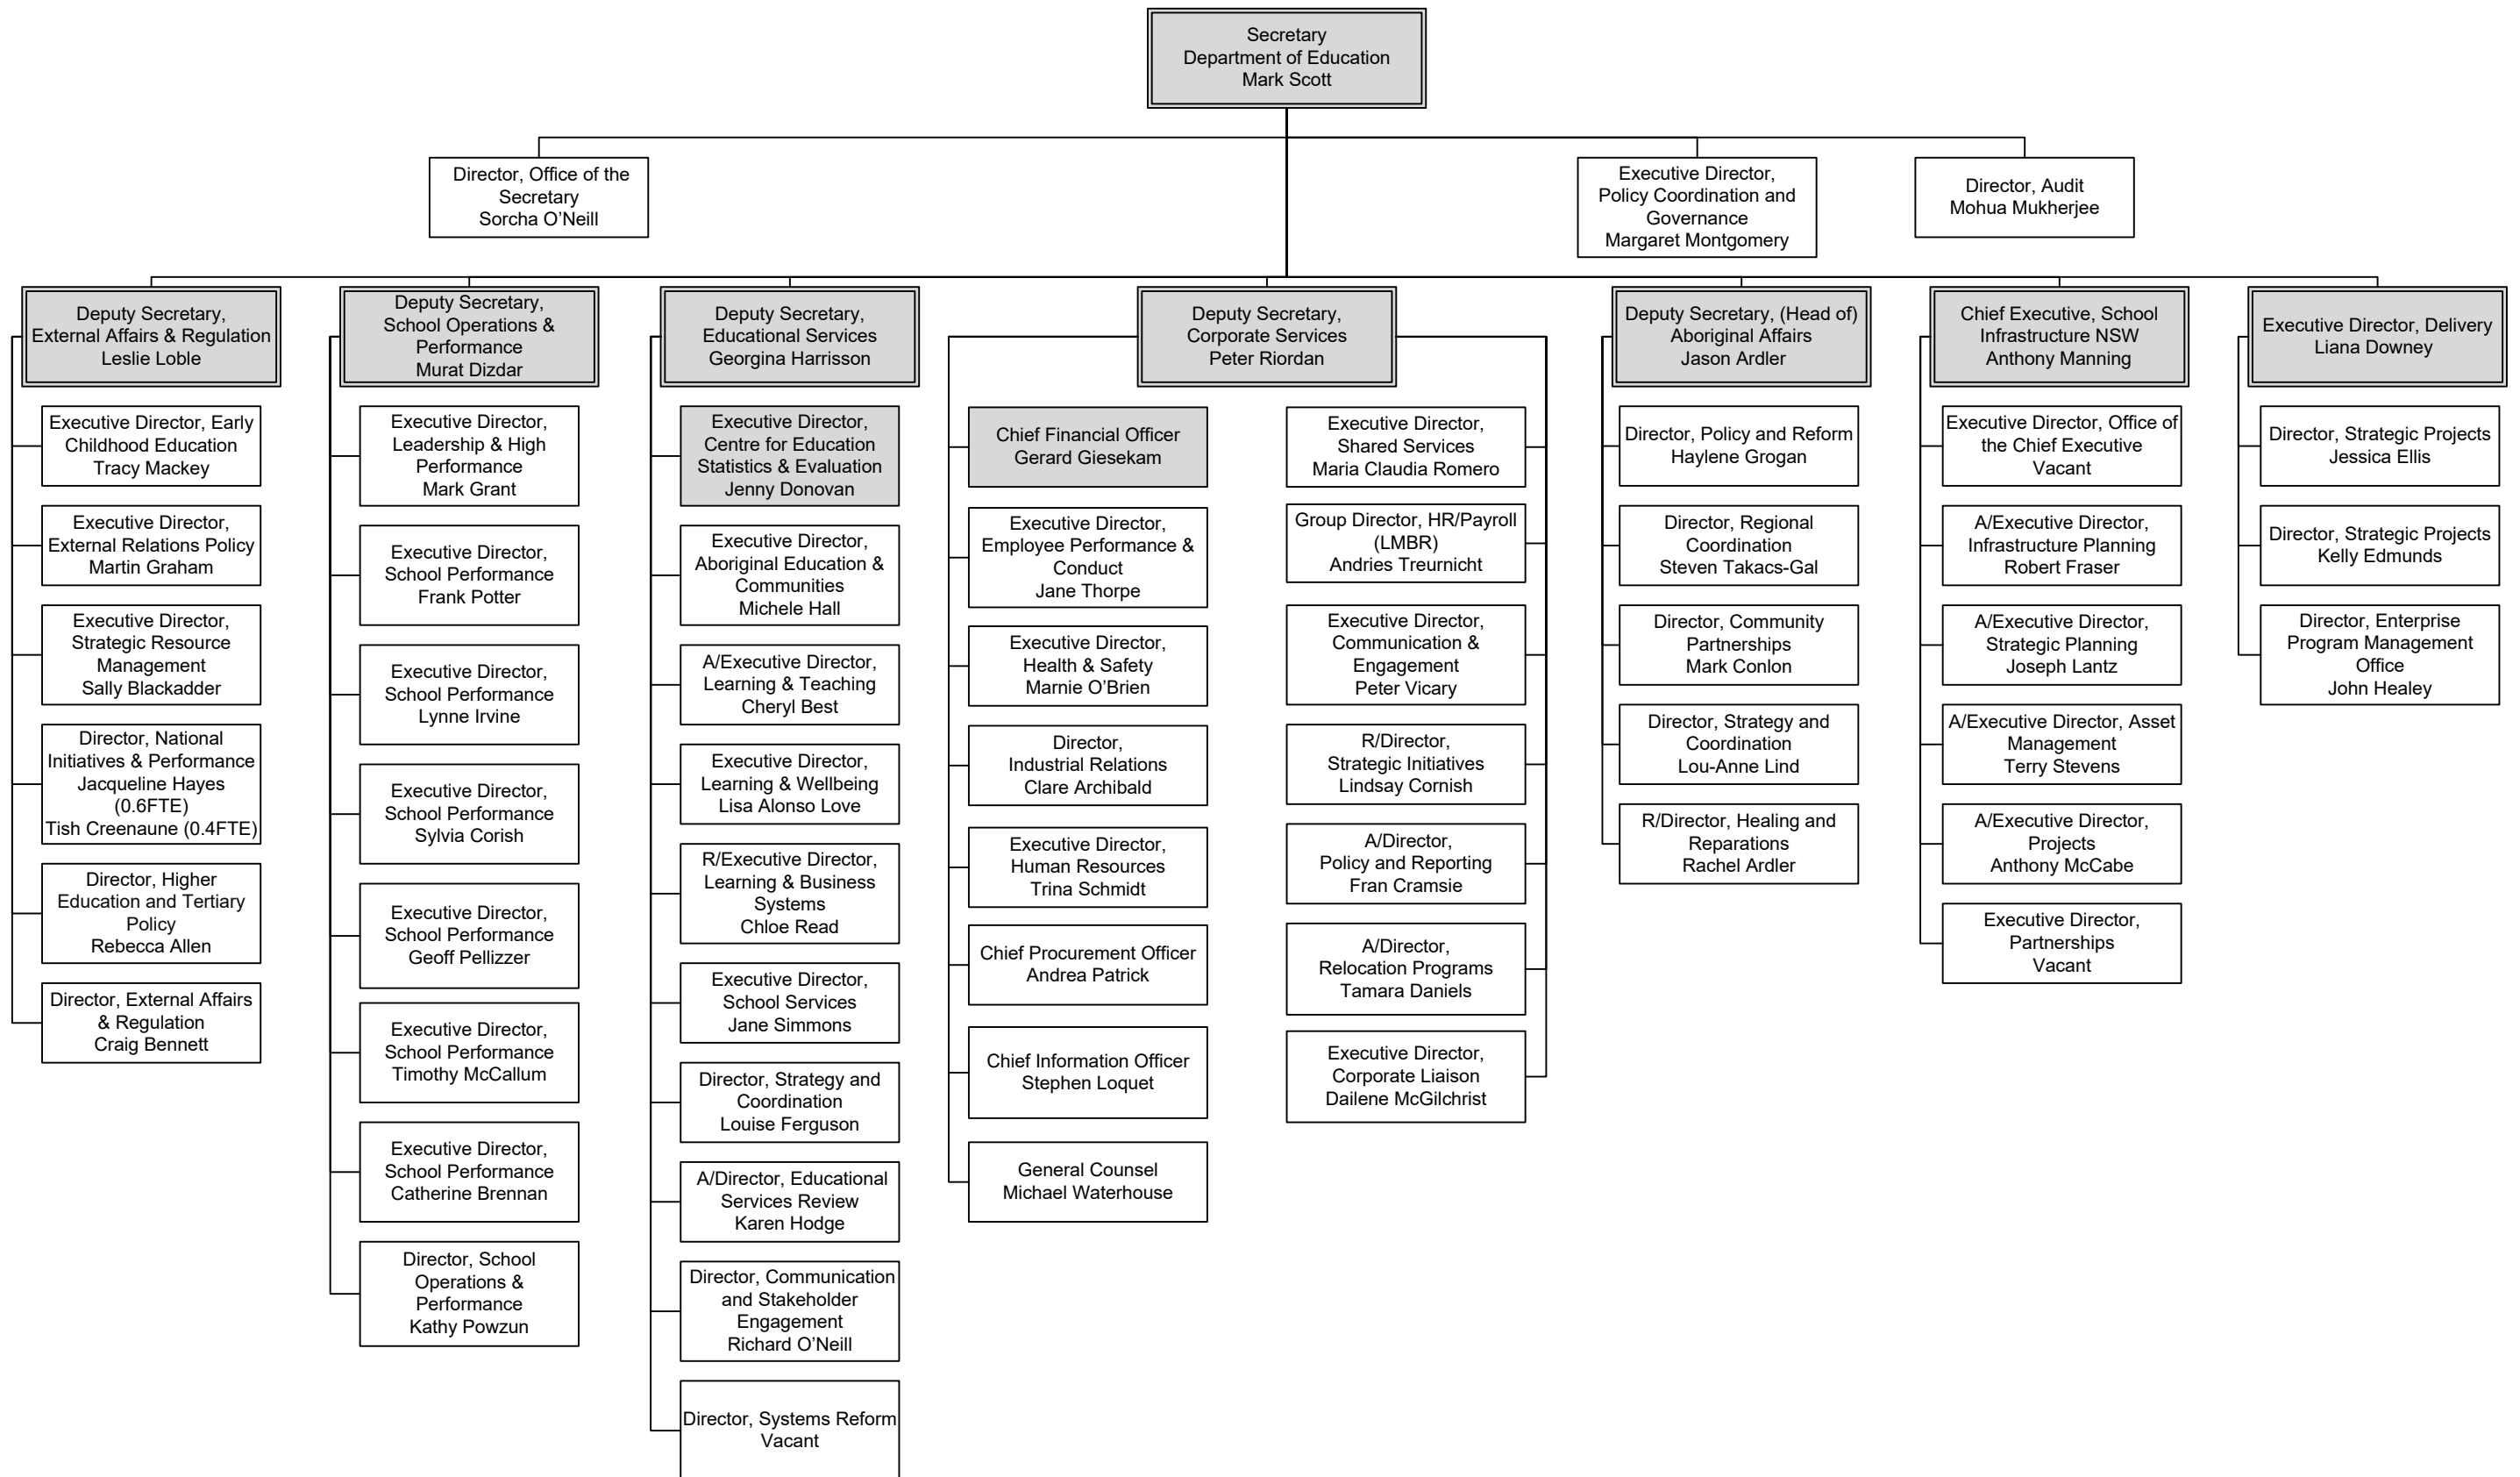

**NSW Department of Education Organisational Chart
As at 3 October 2018**

 Members of the Department's Executive